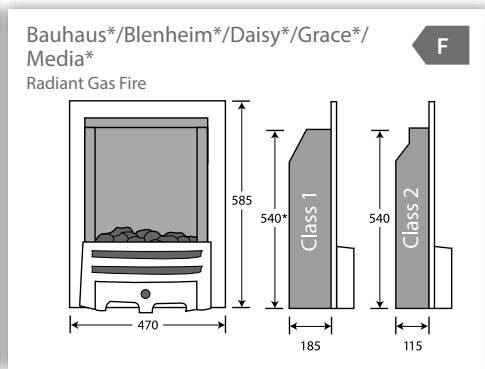

Gas Fire Specifications

Dimensions are shown in mm.