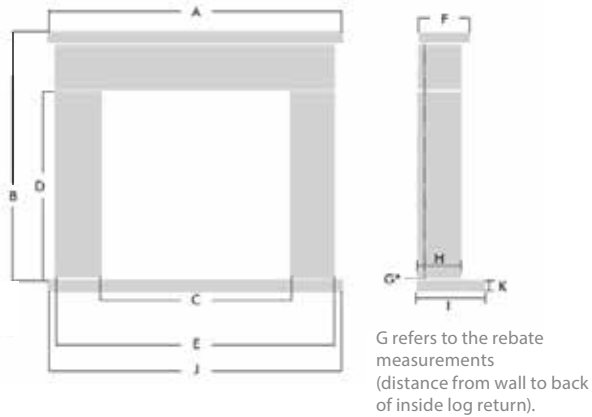

Surround Notes

All dimensions are provided in mm, please note column G is shown in inches, as a guide only and are subject to a tolerance of 12mm.

Please note columns I, J and K apply to suites and complete suites only.

Diagram shows the Seaton complete suite in mm.