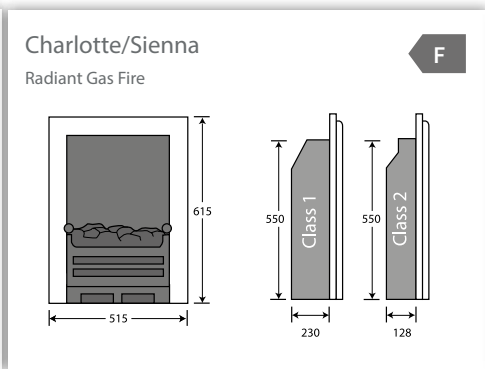

Gas Fire Specifications

Dimensions are shown in mm.