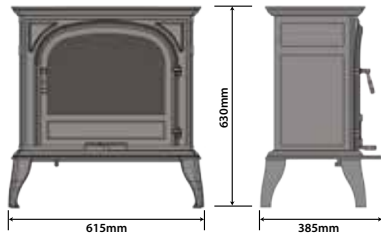

Novo 600
Flueless Gas Stove

A