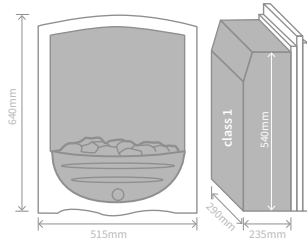

Gas Fire Specifications

Dimensions are shown in mm.

Freya Gas Open fronted
Convector Gas Fire

F

Jubilee/Lytton
Higher Performing Cast Fire

Glass Fronted Open Fronted

E

F