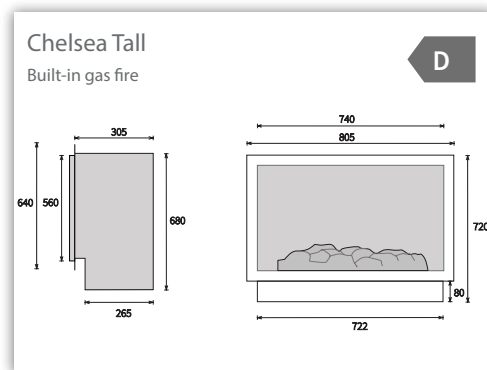

Gas Fire Specifications

Dimensions are shown in mm.