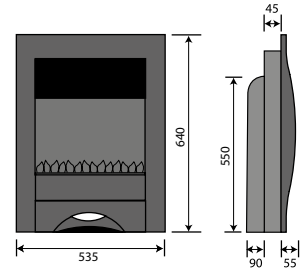

Novo 400
Flueless Inset Gas Fire

A