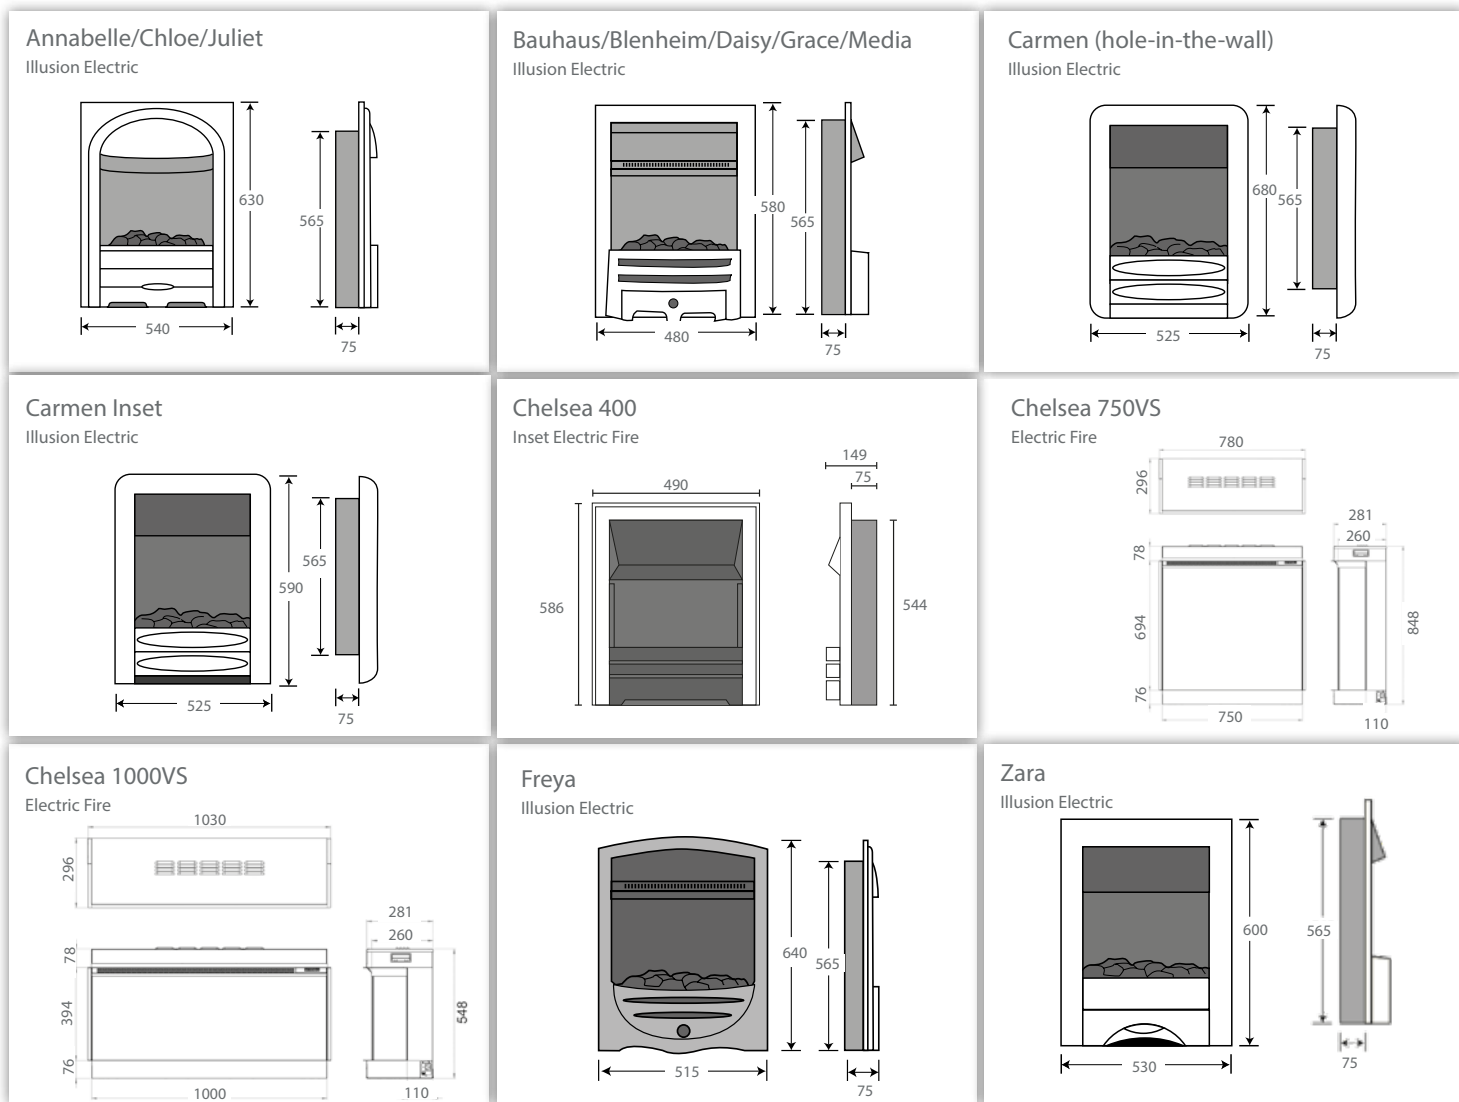

Electric Fire Specifications

Dimensions are shown in mm.

	TYPE	CONTROLS	OUTPUT	EFFECT	FUEL BED OPTION
Annabelle/Chloe/Juliet/ Bauhaus/Blenheim/Daisy/Freya/Grace/Media/ Carmen (hole-in-the-wall)/Carmen Inset/Zara	Illusion Electric	Remote Control/Manual	0.75kW / 1.5kW heater thermostatically controlled	LED Flame Effect	Log or coal
Chelsea 400	Inset Electric Fire	Remote Control/Manual	Up to 2kW	Multi-colourway innovative flame technology	Fuel Beds Included Pebbles, crystals, logs and coals
Chelsea 750VS	Electric Fire	Remote Control/Manual	Up to 1.5kW	Ultra Realistic LED Modulating	Log
Chelsea 1000VS	Electric Fire	Remote Control/Manual	Up to 1.5kW	Ultra Realistic LED Modulating	Log