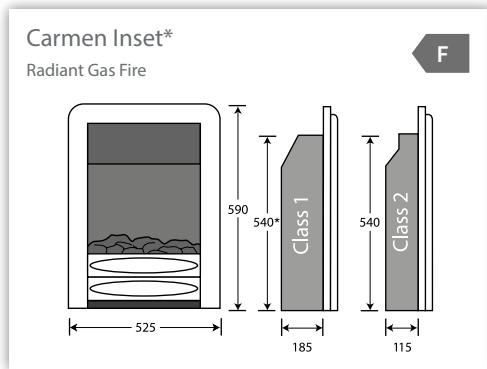

Gas Fire Specifications

Dimensions are shown in mm.