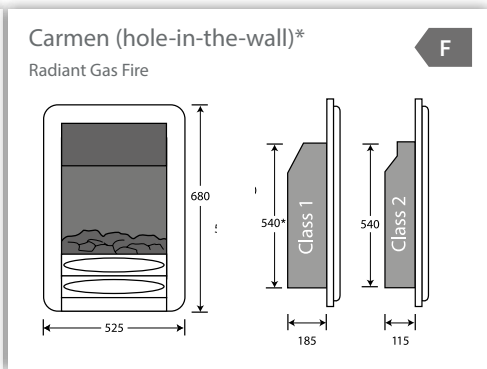

Gas Fire Specifications

Dimensions are shown in mm.