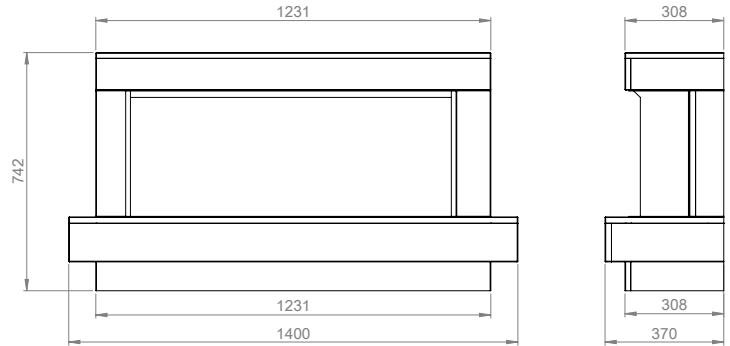

Surround Notes

All dimensions are provided in mm, please note column G is shown in inches, as a guide only and are subject to a tolerance of 12mm.

Please note columns I, J and K apply to suites and complete suites only.

Diagram shows the Seaton complete suite in mm.