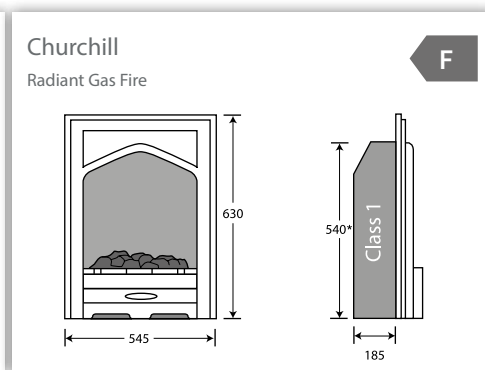

Gas Fire Specifications

Dimensions are shown in mm.