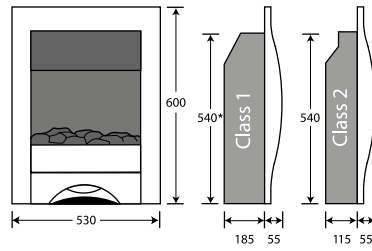

Novo 400
Flueless Inset Gas Fire

A

Novo 600
Flueless Gas Stove

A

Zara*
Radiant Gas Fire

F

Spigot outlet on class 1 appliances are 560mm high. It fits in the gable at the top of the fireplace when fitted. Modifications to the opening must be to a minimum height of 560mm.