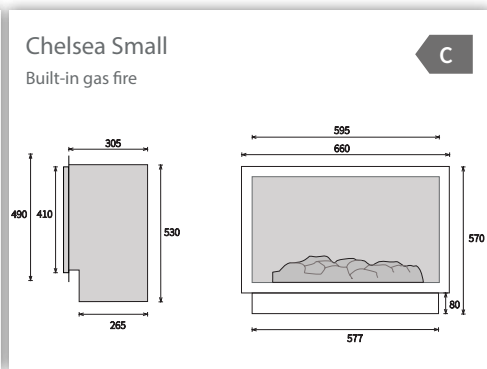

Gas Fire Specifications

Dimensions are shown in mm.