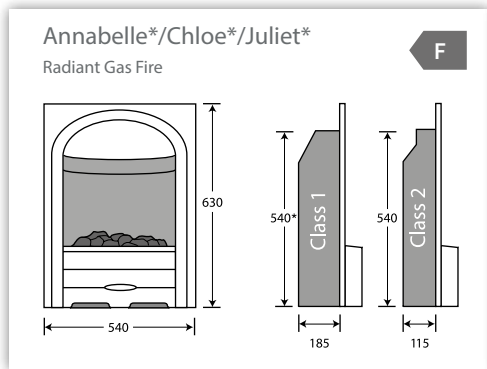

Gas Fire Specifications

Dimensions are shown in mm.