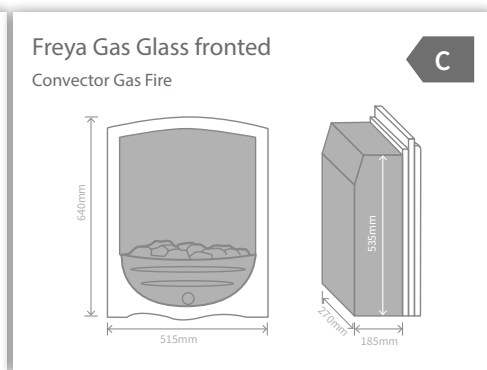

Gas Fire Specifications

Dimensions are shown in mm.